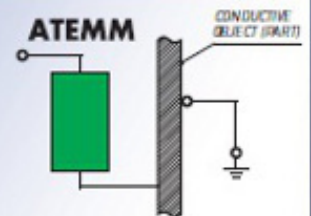

ATEMM<sup>®</sup> products provide immediate and insensitive discharge of your static electricity.

**ATEMM  
GREEN POINT PADS**

*Suitable for installing on conductive and grounded objects (surfaces):  
metal doors and windows,  
metal fences,  
car door frames,  
metal housings of machines and equipment,  
metal housings of household appliances, ...*