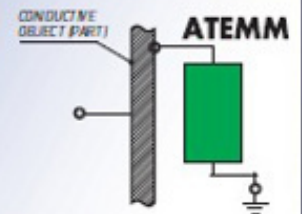

ATEMM<sup>®</sup> products provide immediate and insensitive discharge of your static electricity.

**ATEMM  
GREEN POINT PADS**

*Suitable for installing on conductive and grounded objects (surfaces):  
metal doors and windows,  
metal fences,  
car door frames,  
metal housings of machines and equipment,  
metal housings of household appliances, ...*

**ATEMM H-ESD  
(HUMAN ELECTROSTATIC  
DISCHARGE)**

*Suitable for indirect discharge via conductive, ungrounded objects (surfaces):  
conductive car door handles,  
conductive bezels for LCD / LED devices,  
conducting bezels of ATMs,  
note and bill acceptors,  
brushes for discharging large surfaces, ...*